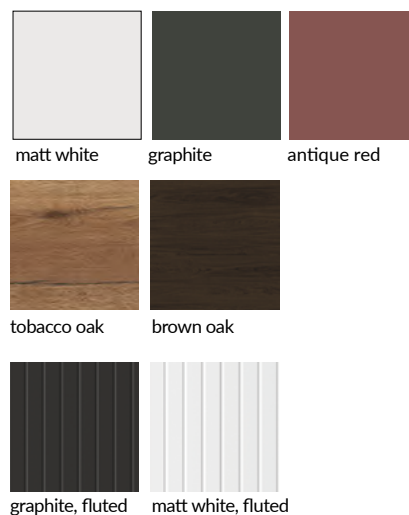

Available decors