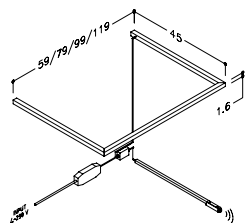

LIGHTING UNDER BASIN WITH SENSOR SYSTEM

MODEL	WIDTH	WATTS	COLOUR	ART.NO.

SOLE • AMBER • LOFT • BIG • LIRIS • GAMA • CITY

60 cm	9 W	ALUMINIUM	UWL/60
80 cm	10 W	ALUMINIUM	UWL/80
100 cm	11 W	ALUMINIUM	UWL/100
120 cm	12 W	ALUMINIUM	UWL/120

HOME

60 cm	9 W	ALUMINIUM	UWL/60-HM
80 cm	10 W	ALUMINIUM	UWL/80-HM
100 cm	11 W	ALUMINIUM	UWL/100-HM
120 cm	12 W	ALUMINIUM	UWL/120-HM