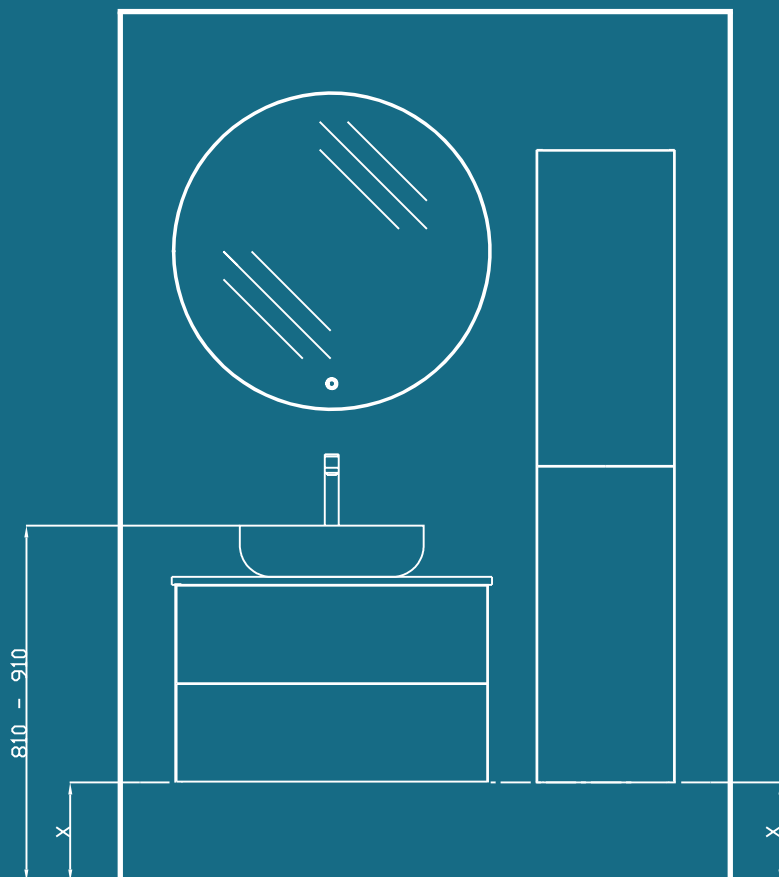

RECOMMENDED INSTALLATION

The slight product variations are allowed with comparison to images in the catalogue. Due to constant product development the producer reserves the right to product construction improvements and price changes.