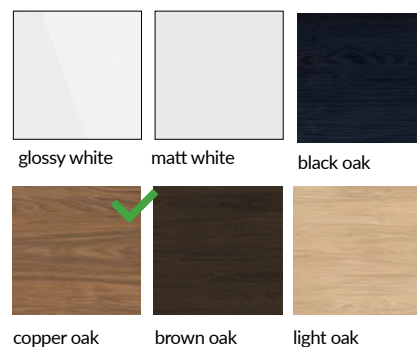

GAMA is a versatile series, that can be easily customized to suit any interior. With its classic shape, this series offers different styles choosing handles or a *push-to-open* system, you can create a unique and personal design. It's adaptability and timeless style align perfectly with the trend towards sustainable and long-lasting choices. Choose furniture set from various wood decors with washbasins or countertop solutions to complete your look. Series also includes a tall unit for organized and convenient storage.

NEW!

Available decors