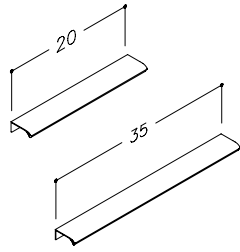

BIG SERIES

HANDLES

MODEL	WIDTH	COLOUR	ART.NO.
	20 cm	MATT BLACK BRUSHED BRASS CHROME INOX LOOK MATT WHITE	H12/200BL H12/200BR H12/200CH H12/200IN H12/200WH
	35 cm	MATT BLACK BRUSHED BRASS CHROME INOX LOOK MATT WHITE	H12/350BL H12/350BR H12/350CH H12/350IN H12/350WH

SIDE FRAMES*