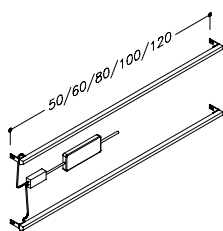

FURNITURE ACCESSORIES

ILLUMINATION FOR DRAWERS

MODEL	WIDTH	WATTS	COLOUR	ART.NO.

MATCH • DUET • SOFT • AMBER • LOFT • BIG • LIRIS • GAMA • CITY

50 cm	2 x 1.8 W	ALUMINIUM	AC1312/50
60 cm	2 x 2.35 W	ALUMINIUM	AC1312/60
80 cm	2 x 3.35 W	ALUMINIUM	AC1312/80
100 cm	2 x 4.4 W	ALUMINIUM	AC1312/100
120 cm	2 x 5.45 W	ALUMINIUM	AC1312/120

MOON • HOME

60 cm	2 x 2.35 W	ALUMINIUM	AC1312/60-HM
80 cm	2 x 3.35 W	ALUMINIUM	AC1312/80-HM
100 cm	2 x 4.4 W	ALUMINIUM	AC1312/100-HM
120 cm	2 x 5.45 W	ALUMINIUM	AC1312/120-HM