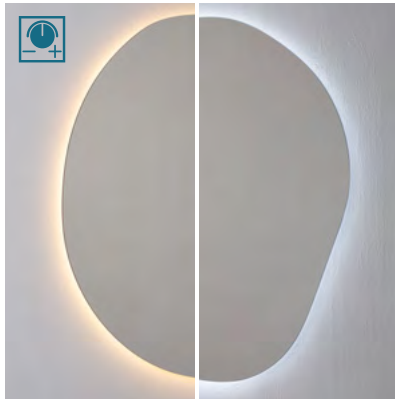

| ø 80 | ø 100 |

ROUND

MIRROR WITH AMBIENT LIGHTING AND DIMMING FUNCTION

| ø 60 | ø 80 | ø 100 |

ORGANIC

MIRROR WITH AMBIENT LED LIGHTING AND DIMMING FUNCTION

| 90 |
h 80.5

NEW!

STONE

MIRROR WITH LED LIGHTING, ANTI-FOG AND DIMMING FUNCTION

| 80 |
h 80

SEMIROUND

MIRROR WITH AMBIENT LED LIGHTING

| 100 | | 120 |
h 90 h 110

MOON

MIRROR WITH AMBIENT LED LIGHTING AND LED ILLUMINATORS

| ø 80 | ø 100 |

TAKE A CLOSER LOOK

At the smallest details of mirrors: the elegant touch sensors, slim edges of the frames, contemporary style and new forms. Big selection of mirrors with ambient LED lighting in different colours and temperature changing and dimming.