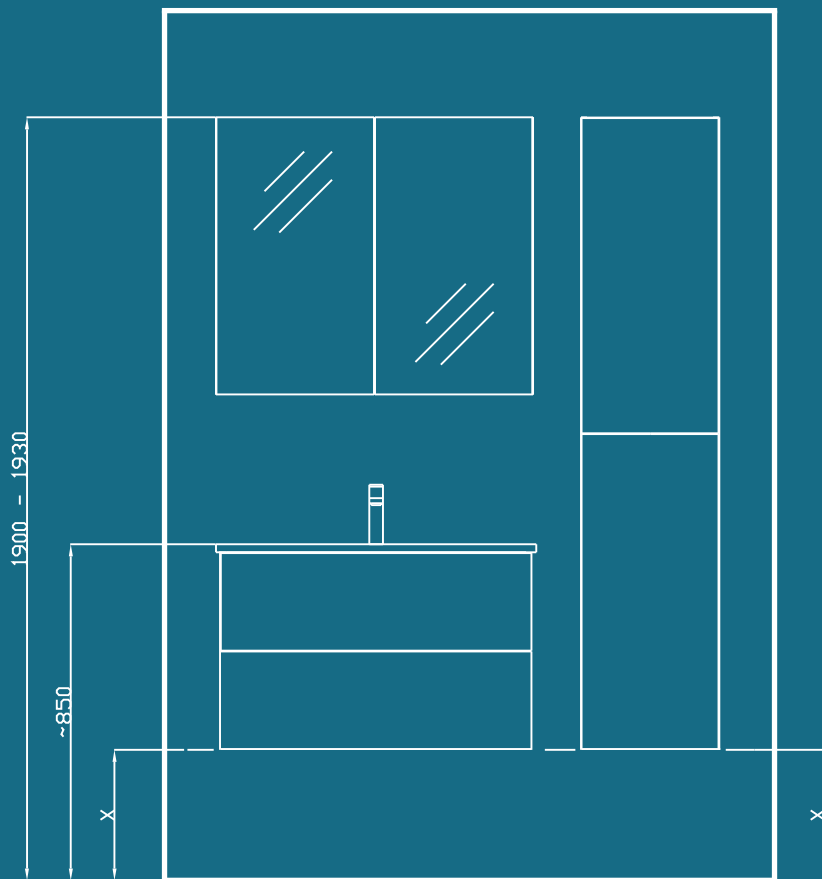

RECOMMENDED INSTALLATION

The slight product variations are allowed with comparison to images in the catalogue. Due to constant product development the producer reserves the right to product construction improvements and price changes.