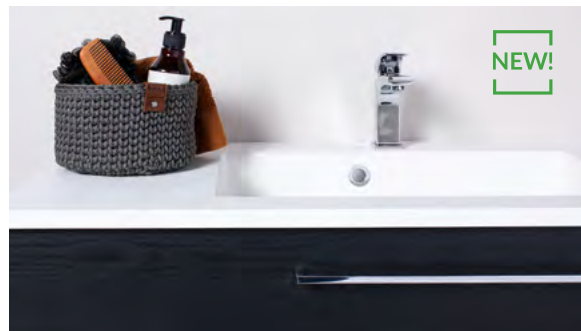

CHOOSE COMFORTABLE,
EASY TO CLEAN,
MOISTURE RESISTANT
HANDLES AND ADD
EXTRA CHARM TO YOUR
CHOSEN BASIN UNIT,
TALL UNIT OR SIDE
CABINET.

SOFT | H7

BIG • LIRA | H12

NEW!

SOFT • DUET • GAMA | H20

NEW!

DUET • GAMA | H21